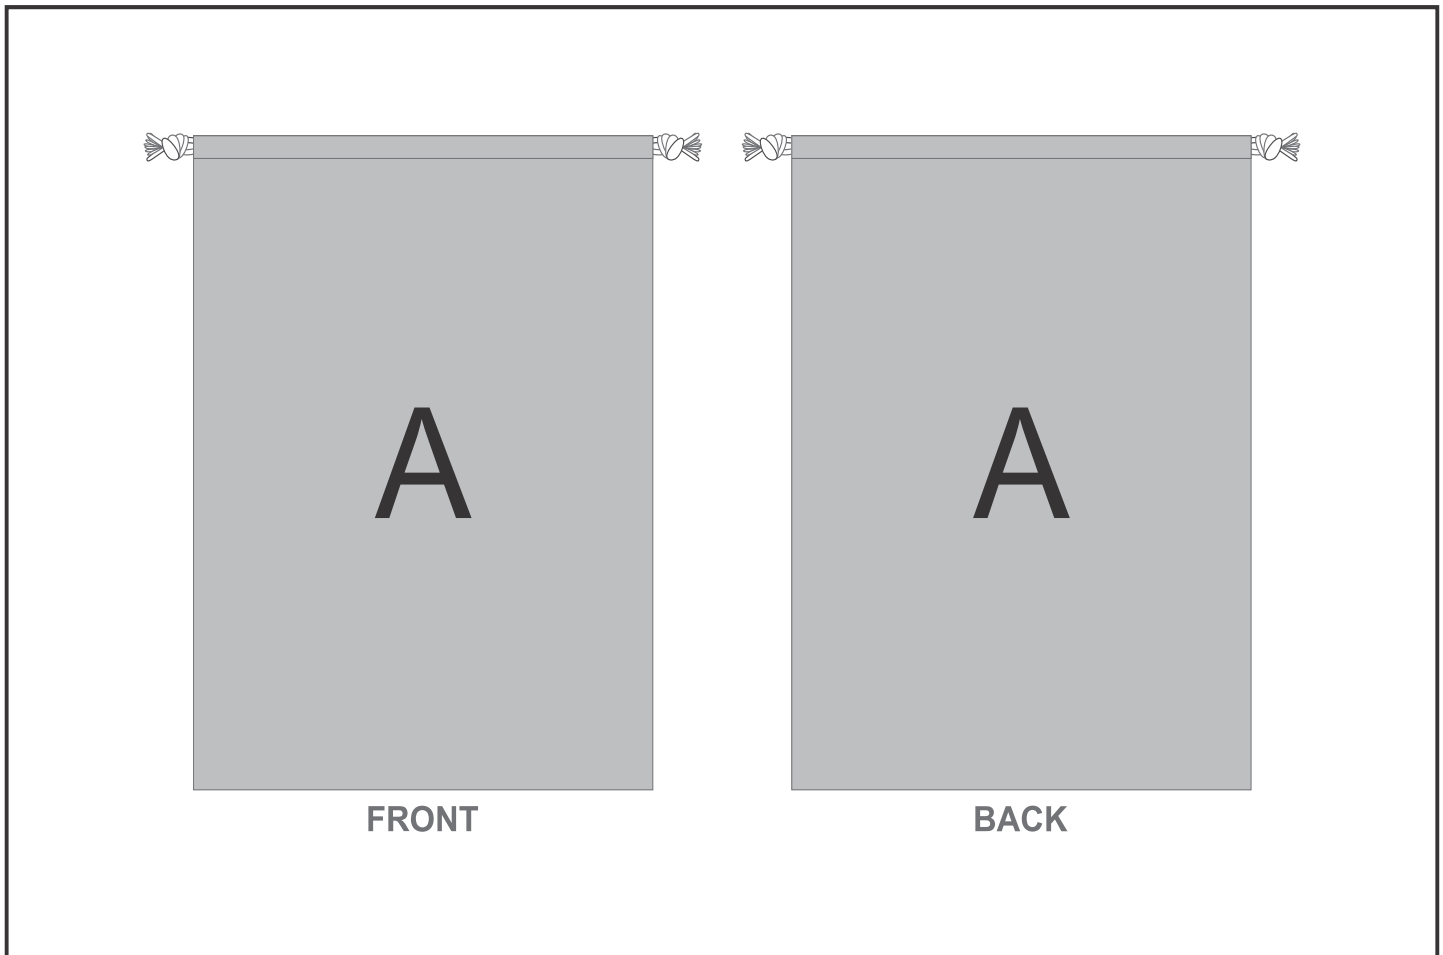

SG-HP-146-G

PPS Hoppla Benguela Jumbo Drawstring Pouch

Need to know:

- Includes 1-Position Sublimation (setup fees apply)
- Please Note: We cannot guarantee 100% logo Alignment on all Brandable Panels.

Branding Options:

Position	Branding Method (Branding Code)	No. of Colours	Dimension
A	Custom Sublimation A (CPSUB-A)	Full Colour	360mm wide x 920mm high